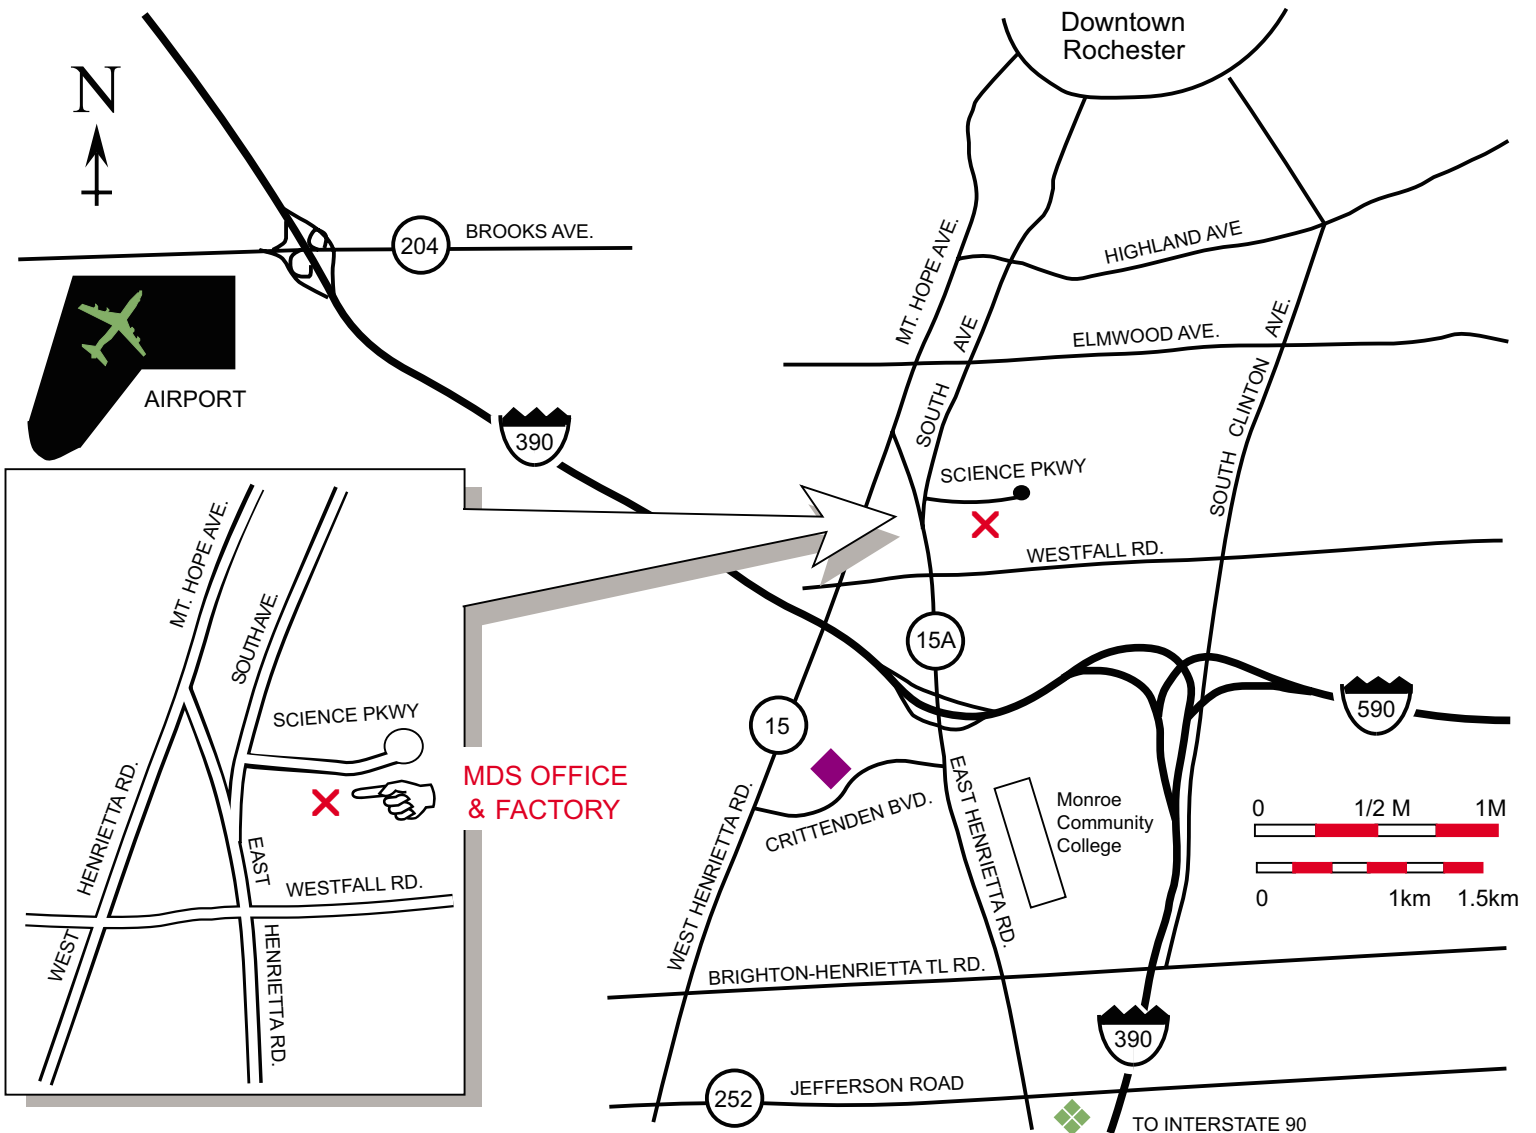

Microwave Data Systems

175 Science Parkway, Rochester, NY 14620 USA

General Business +1 (585) 242-9600

FAX +1 (585) 242-9620

Directions from the Rochester International Airport to Microwave Data Systems

Driving Time: 10 minutes off-peak periods **Taxi Fare:** \$10
15 minutes rush hour

Driving Route: Exit Rochester International Airport - Right onto Brooks Avenue East
Immediately turn right onto Interstate Route 390 South
Travel **6 miles** to **Exit 16** (Route 15A or East Henrietta Road)
Turn left onto East Henrietta Road
Travel one-half mile north
Get into the right lane
Continue straight through the traffic light at Westfall Road
Take East Henrietta Road (bear to the right) to the South Avenue split
Immediately turn right (Split + 200') onto Science Parkway (at traffic light)
Microwave Data Systems is the second building on the right

MAJOR AREA HOTELS:

◆ Marriott Courtyard
(585) 292-1000

◆ Holiday Inn Rochester South
(585) 475-1510